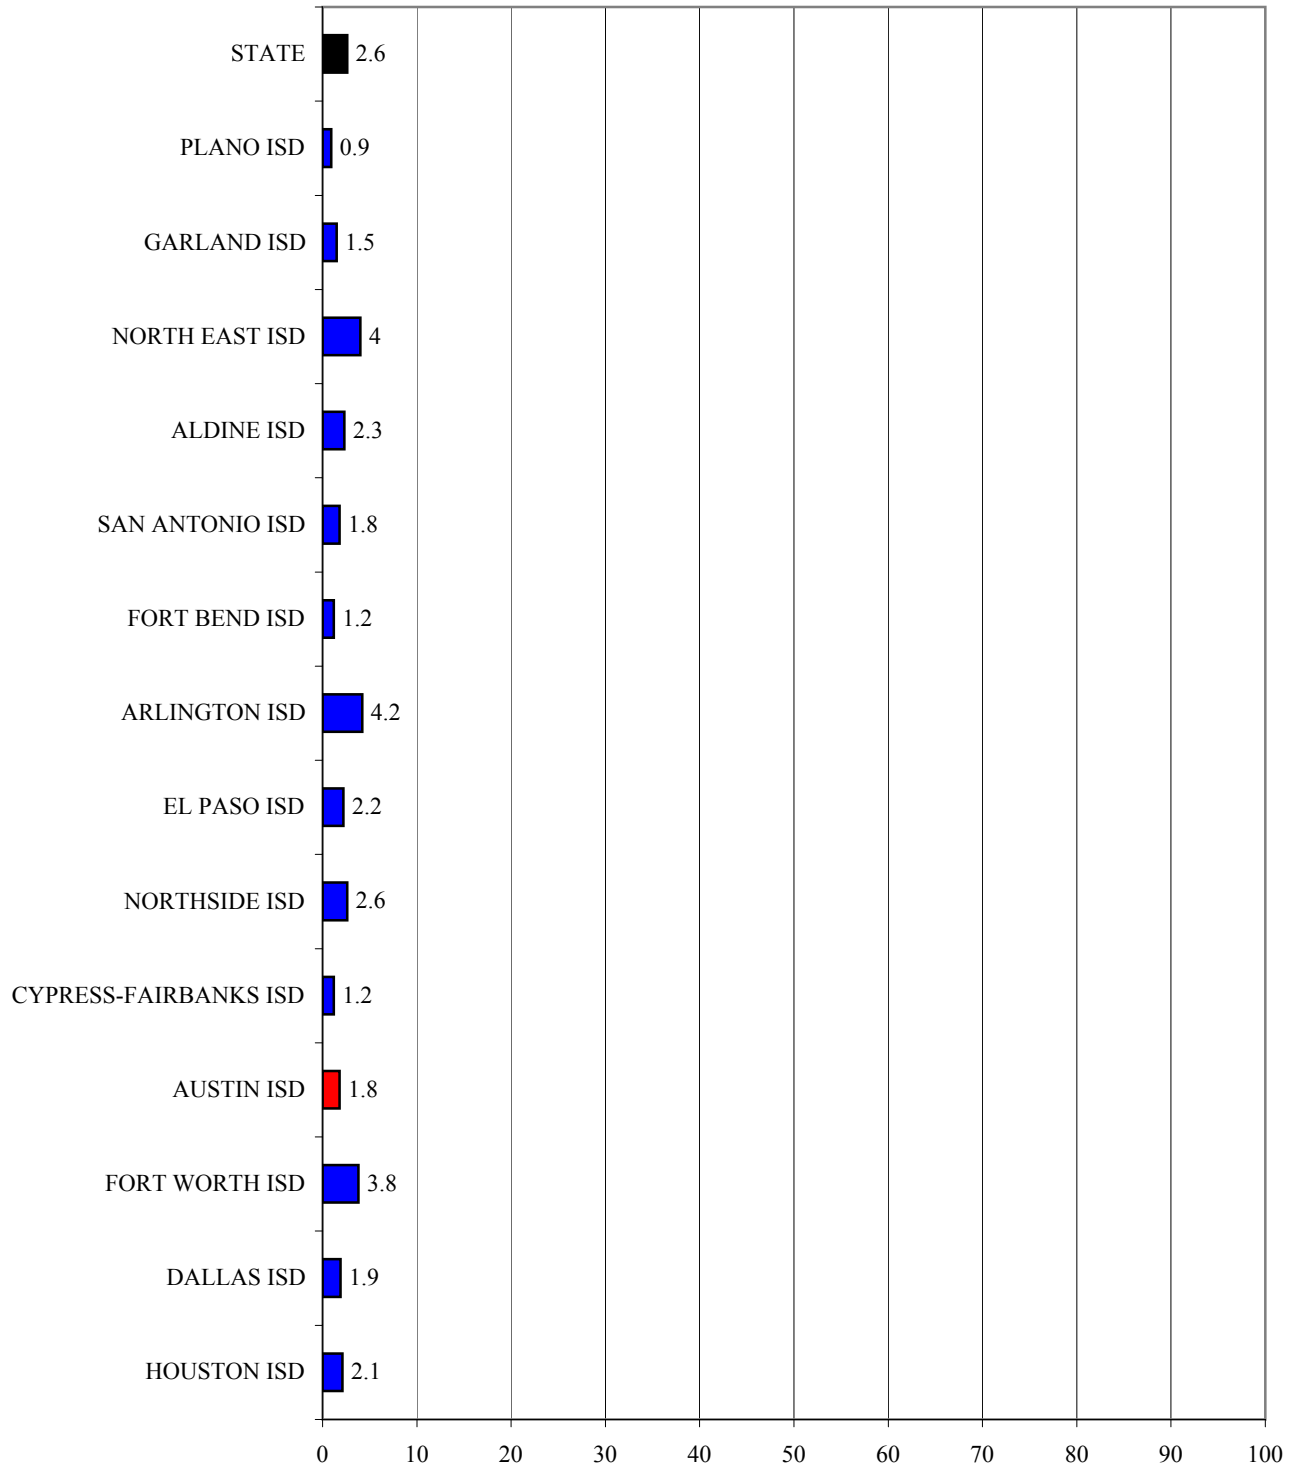

**Students with Disciplinary Placements (2001-02)
for Texas School Districts with Population > 50,000
(in descending order of size)**

Source: 2002-03 AEIS Report

Percent of students placed in DAEPs or JJAEPs under TEC Chapter 37 as reported in PEIMS